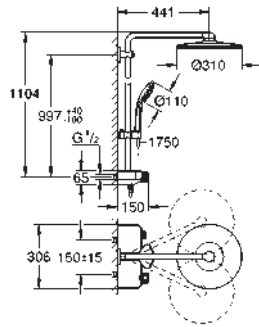

GROHE SISTEMAS EUPHORIA SMARTCONTROL 310 / 260

Referencia

Color

Precio (€)

novedad

26 507 000	Cromo	1.254,91
26 507 LS0	moon white	1.449,69
26 507 DC0	Supersteel	1.882,36
26 507 GL0 *	Cool sunrise (Oro brillo)	2.133,35
26 507 GN0 *	Brushed cool sunrise (Oro cepillado)	2.258,84
26 507 DA0 *	Warm sunset (Cobre brillo)	2.133,35
26 507 DL0 *	Brushed warm sunset (Cobre cepillado)	2.258,84
26 507 A00	Hard graphite (Grafito brillo)	2.133,35
26 507 AL0 *	Brushed hard graphite (Grafito cepillado)	2.258,84
22 120 KF0	Phantom black / Negro mate	1.756,88

Euphoria SmartControl System 310 Duo

Sistema de ducha

con termostato incorporado

Compuesto por:

Brazo de ducha de 450 mm orientable 45°

SopORTE superior ajustable para adaptarse

a los agujeros de instalación existentes

Termostato SmartControl

Dos opciones de ducha:

Ducha mural Rainshower SmartActive 310

2 chorros:

GROHE PureRain, ActiveRain

Teleducha Euphoria 110 Massage, cabezal blanco (27 221 001)

Con 3 tipos de chorro:

Rain, SmartRain, Massage

Elemento deslizante ajustable en altura

Flexo Silverflex de 1,75 m. (28 388)

GROHE DreamSpray distribución perfecta

del agua por todo el cabezal

GROHE Long-Life acabado duradero

GROHE CoolTouch Aislamiento térmico

GROHE TurboStat Cartucho compacto

con termoelemento de cera

Mandos GROHE ProGrip con superficie antideslizante

Tecnología GROHE Water Saving ahorro

de agua con el máximo bienestar

- Tope de seguridad a 38°C

GROHE SafeStop Plus limitador de

temperatura opcional a 43°C incluido

GROHE SmartControl: pulsar el botón para encender y apagar el chorro de agua

y girarlo para ajustar el caudal **GROHE Water Saving**

Bandeja jabonera de ducha GROHE EasyReach integrada

Sistema antical **SpeedClean**

Conducto interno del agua protegido para mayor durabilidad

Sistema antitorsión „TwistStop“